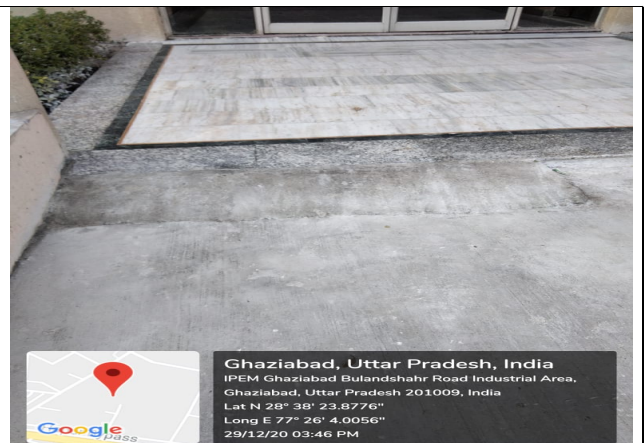

LAKSH

ipem

INSTITUTE OF PROFESSIONAL
EXCELLENCE & MANAGEMENT

AISHE Code-C-28651

Disabled-friendly & Barrier Free Environment

The Infrastructure requirement as ramps/ washrooms, human assistance etc. for disabled students are available in the Institute. As and when such student apply for admission they will be admitted subject to the fulfillment of criteria fixed by affiliating university and additional facilities as per requirement will be enhanced in the campus.

Ramps for easy access to classrooms

Affiliated to C.C.S. University, Meerut

A-13/1, SOUTH OF G.T. ROAD, INDUSTRIAL AREA, DELHI-HAPUR BYPASS, NATIONAL HIGHWAY-24, GHAZIABAD-201010

Telefax : 0120-4174500 •E-mail : info.ug@ipemgzb.ac.in