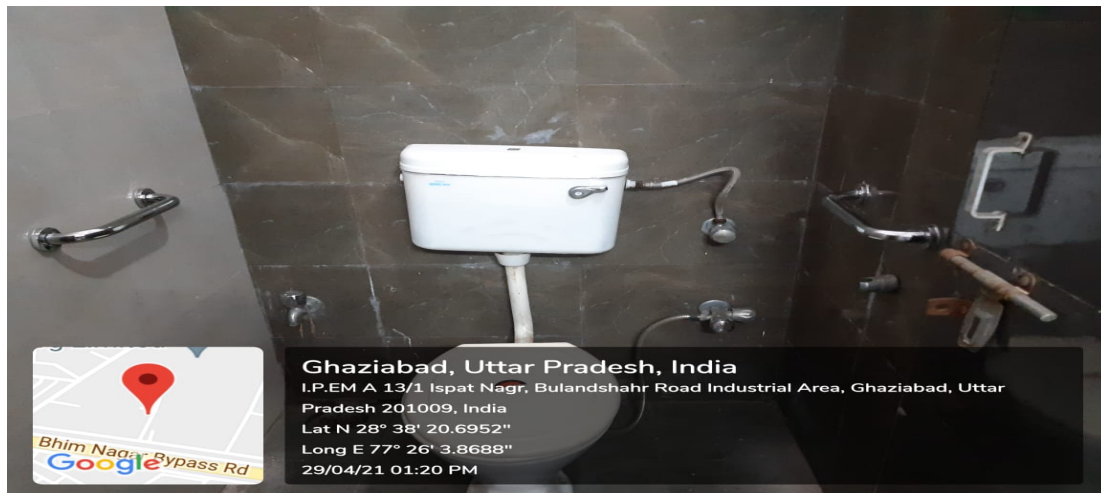

Ramps for easy access to classrooms

Affiliated to C.C.S. University, Meerut

A-13/1, SOUTH OF G.T. ROAD, INDUSTRIAL AREA, DELHI-HAPUR BYPASS, NATIONAL HIGHWAY-24, GHAZIABAD-201010

Telefax : 0120-4174500 •E-mail : info.ug@ipemgzb.ac.in

LAKSH

ipem

INSTITUTE OF PROFESSIONAL
EXCELLENCE & MANAGEMENT

AISHE Code-C-28651

Disabled-friendly Washrooms

Affiliated to C.C.S. University, Meerut

A-13/1, SOUTH OF G.T. ROAD, INDUSTRIAL AREA, DELHI-HAPUR BYPASS, NATIONAL HIGHWAY-24, GHAZIABAD-201010